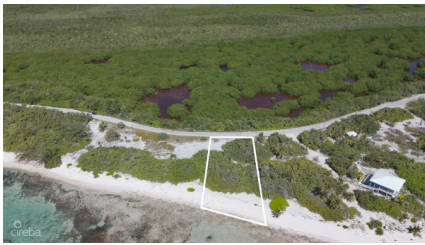

OCEAN FRONT LOT LITTLE CAYMAN

District: Little Cayman, Cayman Islands Price: CI\$450,000
MLS# 419844 Type: Land
Width: 160 Depth: 235
Status: Current

LITTLE CAYMAN BEACHFRONT LAND 0.80 ACRES

District: Little Cayman, Cayman Islands Price: US\$525,000
MLS# 420663 Type: Land
Width: 120 Depth: 287
Status: New

LITTLE CAYMAN BEACHFRONT LOT 0.71 ACRES

District: Little Cayman, Cayman Islands Price: US\$499,000
MLS# 420535 Type: Land
Width: 105 Depth: 150
Status: Current

BEACHFRONT LAND LITTLE CAYMAN

District: Little Cayman, Cayman Islands Price: CI\$399,000
MLS# 420164 Type: Land
Width: 102 Depth: 229
Status: Current

CONCH CLUB COTTAGE-LITTLE CAYMAN

District: Little Cayman, Cayman Islands Price: CI\$390,000
MLS# 420532 Type: Residential
Beds: 2 Baths: 1
Status: Current

OCEAN FRONT SECLUDED BEACH LITTLE CAYMAN

District: Little Cayman, Cayman Islands Price: US\$475,000
MLS# 417187 Type: Land
Width: 100 Depth: 197
Status: Current

LITTLE CAYMAN BEACHFRONT LOT 0.57 ACRES

District: Little Cayman, Cayman Islands Price: US\$399,000
MLS# 420529 Type: Land
Width: 112 Depth: 150
Status: Current

LITTLE CAYMAN 0.95 ACRE BEACHFRONT PARCEL

District: Little Cayman, Cayman Islands Price: US\$399,000
MLS# 419327 Type: Land
Width: 105 Depth: 345
Status: Current